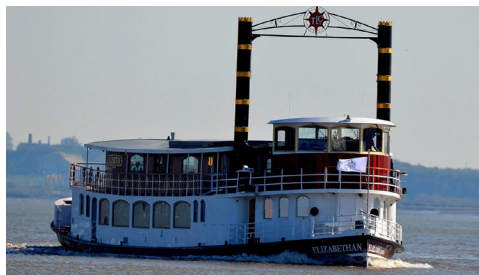

ELIZABETHAN

CATEGORY: Passenger Boats

SPECIFICATIONS:

LENGTH OVERALL	31.97m
BEAM	8.71m
DEPTH	1.28m
AIR DRAFT	10.76m
GROSS TONNAGE	337.29T
PASSENGER CAPACITY	Up to 235
OPEN DECK SPACE AFT DECK (APPROX)	3m x 8m

SUMMARY:

Elizabethan is a beautiful replica of an 1890s stern-wheeled Mississippi paddle steamer, set over two ultra-stylish decks. Her capacious upper deck was fully refurbished in 2020 and features a raised wheelhouse, panoramic glazed windows, hardwood sliding doors, sumptuous booth seating, a retractable roof, and outside deck space. Meanwhile, her air conditioned lower deck provides a versatile event space for any requirements. Several discreetly positioned televisions also provide the ability to stream content throughout the boat. Always a stunning sight as she cruises through London, Elizabethan is unsurprisingly one of the most desirable vessels on the River Thames for film and TV shoots, product launches, and PR activations.