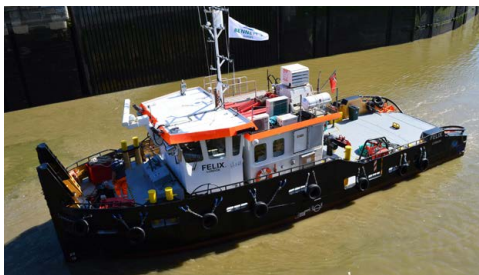

FELIX

CATEGORY: Tugs

SPECIFICATIONS:

LENGTH OVERALL	18.5m
BEAM	6.2m
DRAFT	2.2m
AIR DRAFT	4.3m (Wheelhouse down)
BOLLARD PULL	15T
MAIN ENGINES	2 x 441 KW @ 1800rpm Volvo Penta D16
GROSS TONNAGE	65T
HYDRAULIC WHEELHOUSE	Range of 4.4m
EQUIPMENT	Towing hook, standard safety equipment, large open deck, full cabin with welfare facilities, GPS/AIS and more
LICENCED	MCA Category 3 (20 miles off shore)

SUMMARY:

The Felix and sister tug Christian are the newest additions to the Livett's fleet. Their hydraulic wheelhouses make them unique and ideal for use in Central London. The tugs are capable of both towing and pushing craft and are available for both charter and bare boat hire.