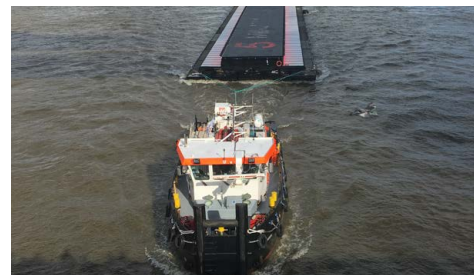

FELIX

CATEGORY: Tugs

SPECIFICATIONS:

LENGTH OVERALL	18.5m
BEAM	6.2m
DRAFT	2.2m
AIR DRAFT	4.3m (Wheelhouse down)
BOLLARD PULL	15T
MAIN ENGINES	2 x 441 KW @ 1800rpm Volvo Penta D16
GROSS TONNAGE	65T
HYDRAULIC WHEELHOUSE	Range of 4.4m
EQUIPMENT	Towing hook, standard safety equipment, large open deck, full cabin with welfare facilities, GPS/AIS and more
LICENCED	MCA Category 3 (20 miles off shore)

SUMMARY:

The Felix and sister tug Christian are the newest additions to the Livett's fleet. Their hydraulic wheelhouses make them unique and ideal for use in Central London. The tugs are capable of both towing and pushing craft and are available for both charter and bare boat hire.