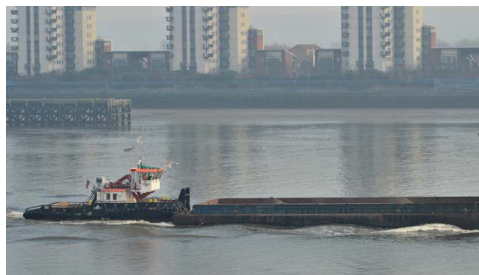

FELIX

CATEGORY: Tugs

SPECIFICATIONS:

LENGTH OVERALL	18.5m
BEAM	6.2m
DRAFT	2.2m
AIR DRAFT	4.3m (Wheelhouse down)
BOLLARD PULL	15T
MAIN ENGINES	2 x 441 KW @ 1800rpm Volvo Penta D16
GROSS TONNAGE	65T
HYDRAULIC WHEELHOUSE	Range of 4.4m
EQUIPMENT	Towing hook, standard safety equipment, large open deck, full cabin with welfare facilities, GPS/AIS and more
LICENCED	MCA Category 3 (20 miles off shore)

SUMMARY:

The Felix and sister tug Christian are the newest additions to the Livett's fleet. Their hydraulic wheelhouses make them unique and ideal for use in Central London. The tugs are capable of both towing and pushing craft and are available for both charter and bare boat hire.