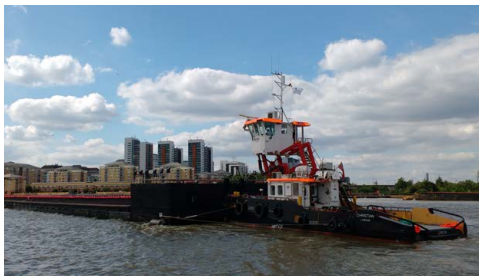

CHRISTIAN
CATEGORY: Tugs

SPECIFICATIONS:

LENGTH OVERALL	18.5m
BEAM	6.2m
DRAFT	2.2m
AIR DRAFT	4.3m (Wheelhouse down)
BOLLARD PULL	15T
MAIN ENGINES	2 x 441 KW @ 1800rpm Volvo Penta D16
GROSS TONNAGE	65T
HYDRAULIC WHEELHOUSE	Range of 4.4m
EQUIPMENT	Towing hook, standard safety equipment, large open deck, full cabin with welfare facilities, GPS/AIS and more
LICENCED	MCA Category 3 (20 miles off shore)

SUMMARY:

The Christian and sister tug Felix are the newest additions to the Livett's fleet. Their hydraulic wheelhouses make them unique and ideal for use in Central London. The tugs are capable of both towing and pushing craft and are available for both charter and bare boat hire.